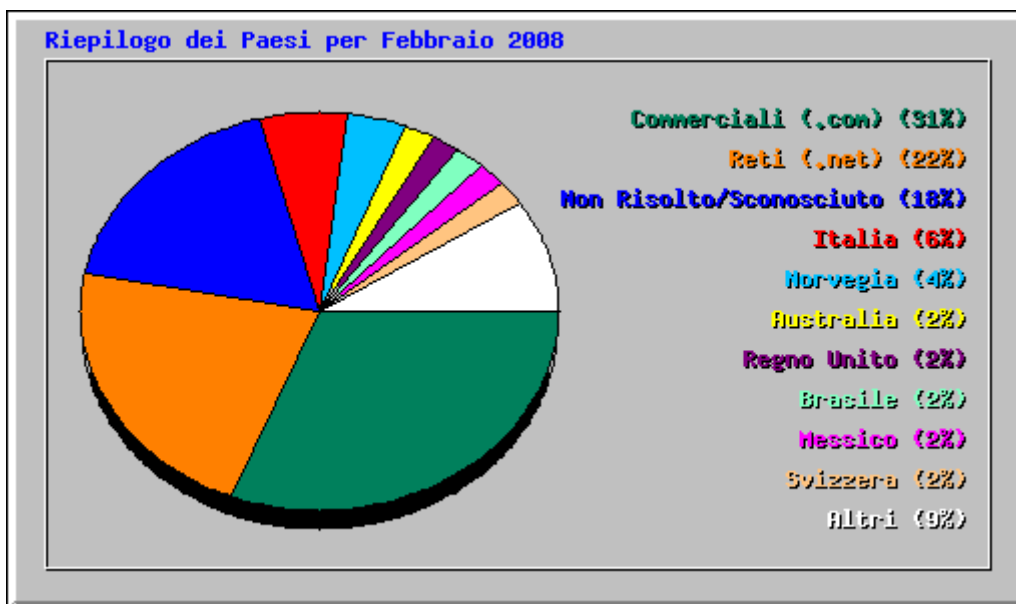

11	272	3.71%	Mozilla/5.0 (Windows; U; Windows NT 5.1; en-US; rv:1.8.1.11)
12	244	3.32%	Mozilla/4.0 (compatible; MSIE 7.0; Windows NT 6.0; SLCC1; .NE
13	192	2.62%	Mozilla/4.0 (compatible; MSIE 7.0; Windows NT 5.1)
14	160	2.18%	panscient.com
15	146	1.99%	Mozilla/4.0 (compatible; MSIE 7.0; Windows NT 5.1; .NET CLR 2
Visualizza ogni Browser			

Top 30 di 45 Paesi Totali

#	Contatti	File	KBytes	Paese
1	2301	1639	239028	Commerciali (.com)
2	1591	1228	161951	Reti (.net)
3	1317	1110	160310	Non Risolto/Sconosciuto
4	425	378	50302	Italia
5	265	191	27399	Norvegia
6	175	150	22863	Australia